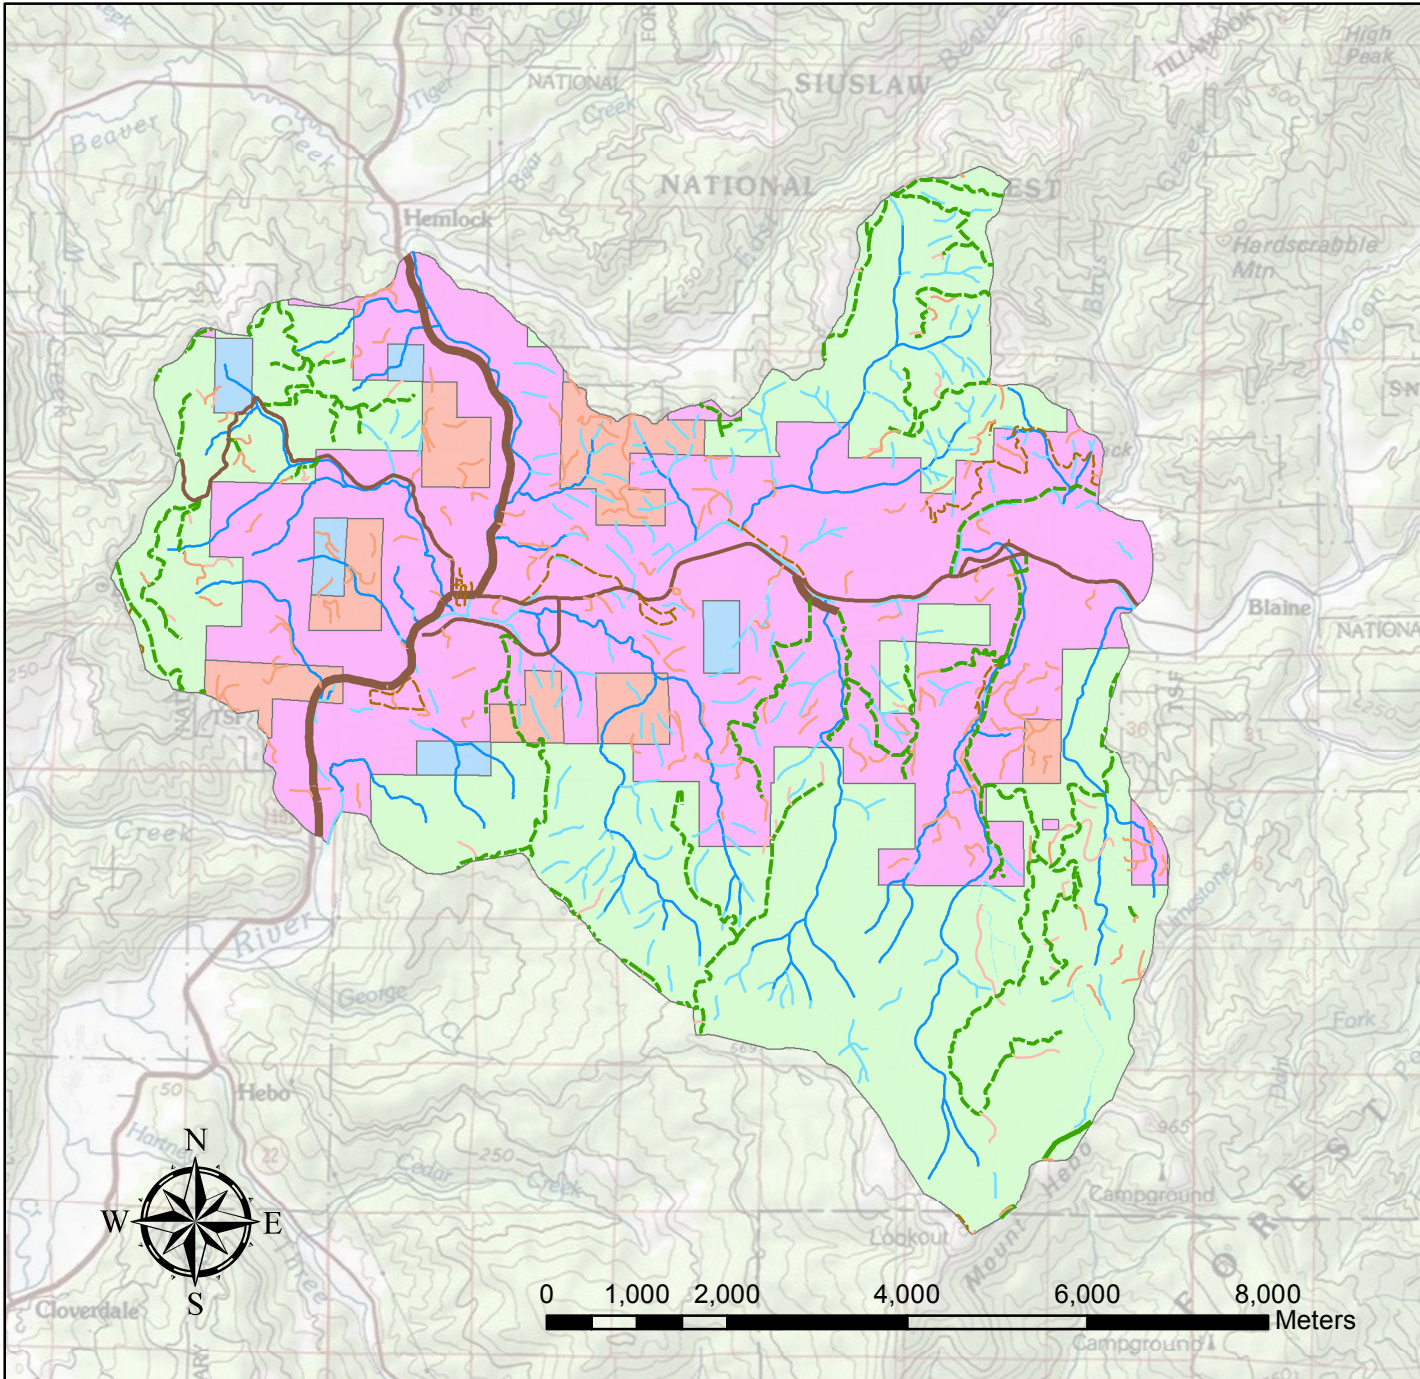

Siuslaw National Forest

Legend

Ownership

OWN

- BLM
- PVT
- SNF
- STA

Road Type

Roadtype

- Dirt Road
- Gravel USFS Road
- Paved USFS Road
- Primary Highway (2-3 lanes)
- Secondary Highway (2-3 lanes)
- Unimproved Road (4 wheel)
- Unknown

Stream Type

Strmtype

- Intermittent
- Perennial
- Unknown

Data source: esri
Background map: USA Topo Maps